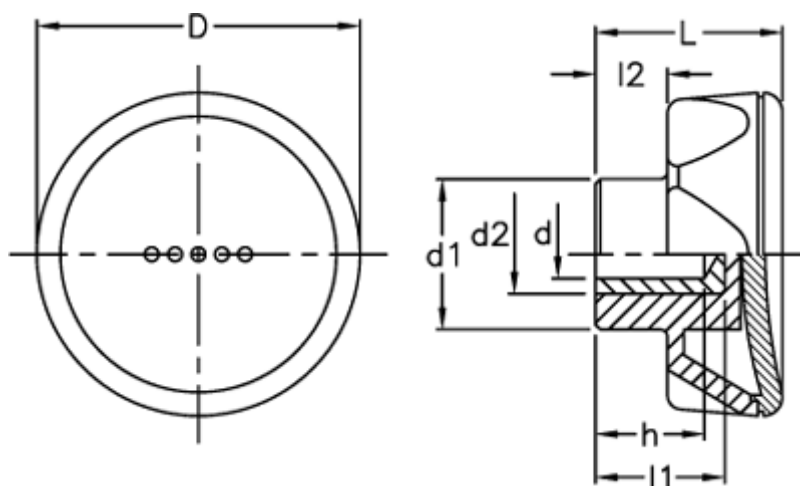

Article number: 23052216063
Description: E+G Lobe knob
ELK.70-A10-C3 grey centre cap

Measures

D	= 70
d1	= 32.5
d2	= 22
d H9	= 10
h	= 21
L	= 35
l1	= 25
l2	= 13